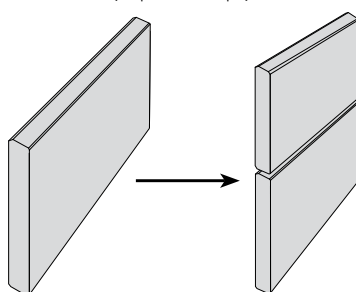

MOSO[®] bamboo x-treme[®] cladding

bamboox-treme® (outdoor cladding)

MOSO® Bamboo X-treme® cladding is a solid, high density® exterior bamboo board, made from compressed bamboo fibers. A special, patented heat treatment/compression process provides Bamboo X-treme® the highest durability class possible in the appropriate EU norms, increases the stability and density, and consequently the hardness (see all technical characteristics below). Furthermore, contrary to other wood products this product reaches fire safety class B-s1-d0 (EN 13501-1) without impregnation with expensive and eco-damaging fire retardants. Bamboo X-treme® cladding is available in 2 shapes: a trapezium shape and a rebated profile. The first one is installed by screws and the latter with clips and screws.

BO-DTHT501G (rebated profile)

BO-DTHT510 (trapezium shape)

O: Oil Woca, B: Bevel (also on headsides), F: Flat, Head-side T/G: Head-side Tongue/Groove

Product Code	Grooved	Finish	Edges	Surface	Head-side T/G	Effective width (mm)	Dimensions (mm)
BO-DTHT501G	Yes	O	B	F	Yes	128	1850x137x18
BO-DTHT510	No	-	B	F	Yes	132	1850x137x18

accessories

Product Code	Item	Material	Color	Dimensions (mm)
CLIP-SCREW-BX03	Fastener	Stainless steel A2 (AISI304)	Brown	27x22.5x10.8
	Screw	Stainless steel A2 (AISI304)	Black	4.5x30

technical characteristics