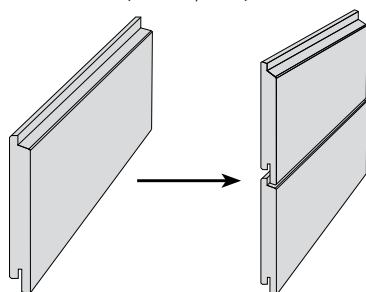

MOSO[®] bamboo x-treme[®] cladding

bamboox-treme® (outdoor cladding)

MOSO® Bamboo X-treme® cladding is a solid, high density® exterior bamboo board, made from compressed bamboo fibers. A special, patented heat treatment/compression process provides Bamboo X-treme® the highest durability class possible in the appropriate EU norms, increases the stability and density, and consequently the hardness (see all technical characteristics below). Furthermore, contrary to other wood products this product reaches fire safety class B-s1-d0 (EN 13501-1) without impregnation with expensive and eco-damaging fire retardants. Bamboo X-treme® cladding is available in 2 shapes: a trapezium shape and a rebated profile. The first one is installed by screws and the latter with clips and screws.

BO-DTHT501G (rebated profile)

BO-DTHT510 (trapezium shape)

O: Oil Woca, B: Bevel (also on headsides), F: Flat, Head-side T/G: Head-side Tongue/Groove

Product Code	Grooved	Finish	Edges	Surface	Head-side T/G	Effective width (mm)	Dimensions (mm)
BO-DTHT501G	Yes	O	B	F	Yes	128	1850x137x18
BO-DTHT510	No	-	B	F	Yes	132	1850x137x18

accessories

Product Code	Item	Material	Color	Dimensions (mm)
CLIP-SCREW-BX03	Fastener	Stainless steel A2 (AISI304)	Brown	27x22.5x10.8
	Screw	Stainless steel A2 (AISI304)	Black	4.5x30

technical characteristics